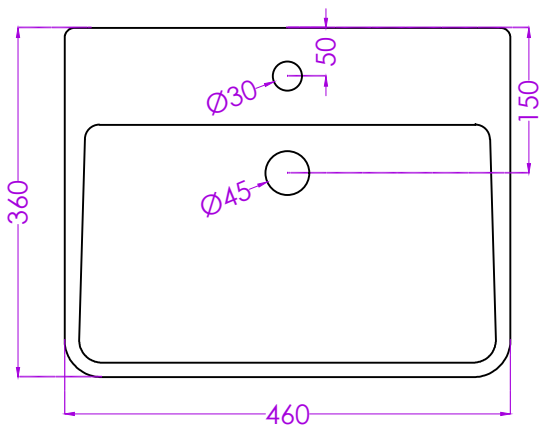

VIGO GERMFREE G3915NPW0203 NEO BASIN
VIGO GERMFREE G3916PW0003 FULL PEDESTAL

JOHNSON

PLAN

BACK