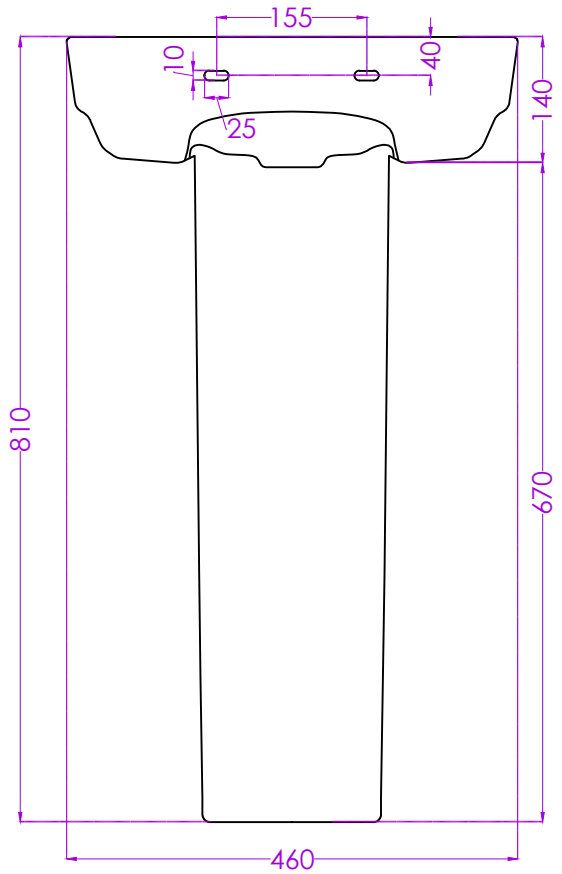

VIGO GERMFREE G3915NPW0203 NEO BASIN
VIGO GERMFREE G3916PW0003 FULL PEDESTAL

JOHNSON

PLAN

BACK